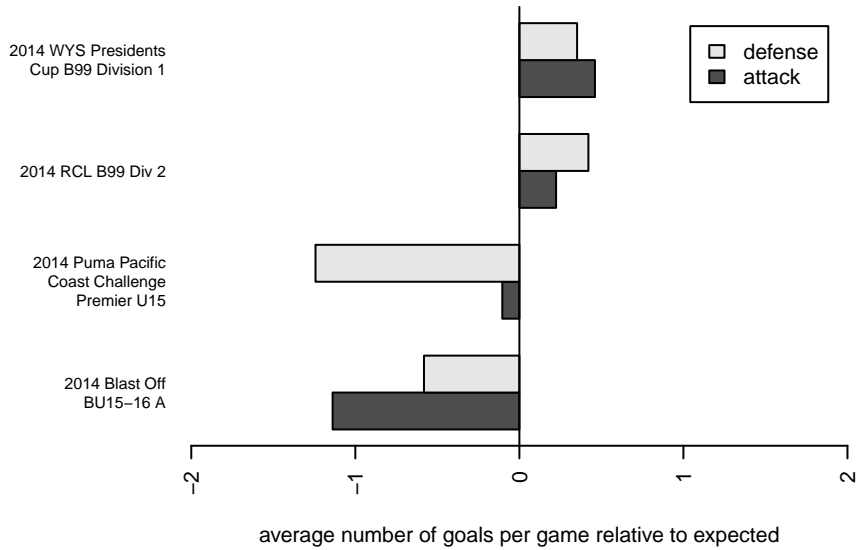

FWFC Blue B99

Federal Way FC
 Federal Way, WA
 B99 total strength=1428
 attack=11.85 defense=6.56
 fall league = RCL B99 Div 2

alt names used:
 61 FWFC B99 Blue
 FWFC B99 Blue (A)
 FWFC B99 Blue (A)

Venues played:
 2013 Challenge Cup B99 Division 1 – Challeng
 2014 Blast Off BU15–16 A
 2014 Puma Pacific Coast Challenge Premier U
 2014 RCL B99 Div 2
 2014 WYS Presidents Cup B99 Division 1

**attack and defense variance (black dot)
relative to other teams
and top 10 in region**

**attack and defense rating
relative to others at age
and all opponents in last 13 months**

Performance relative to 13 month average