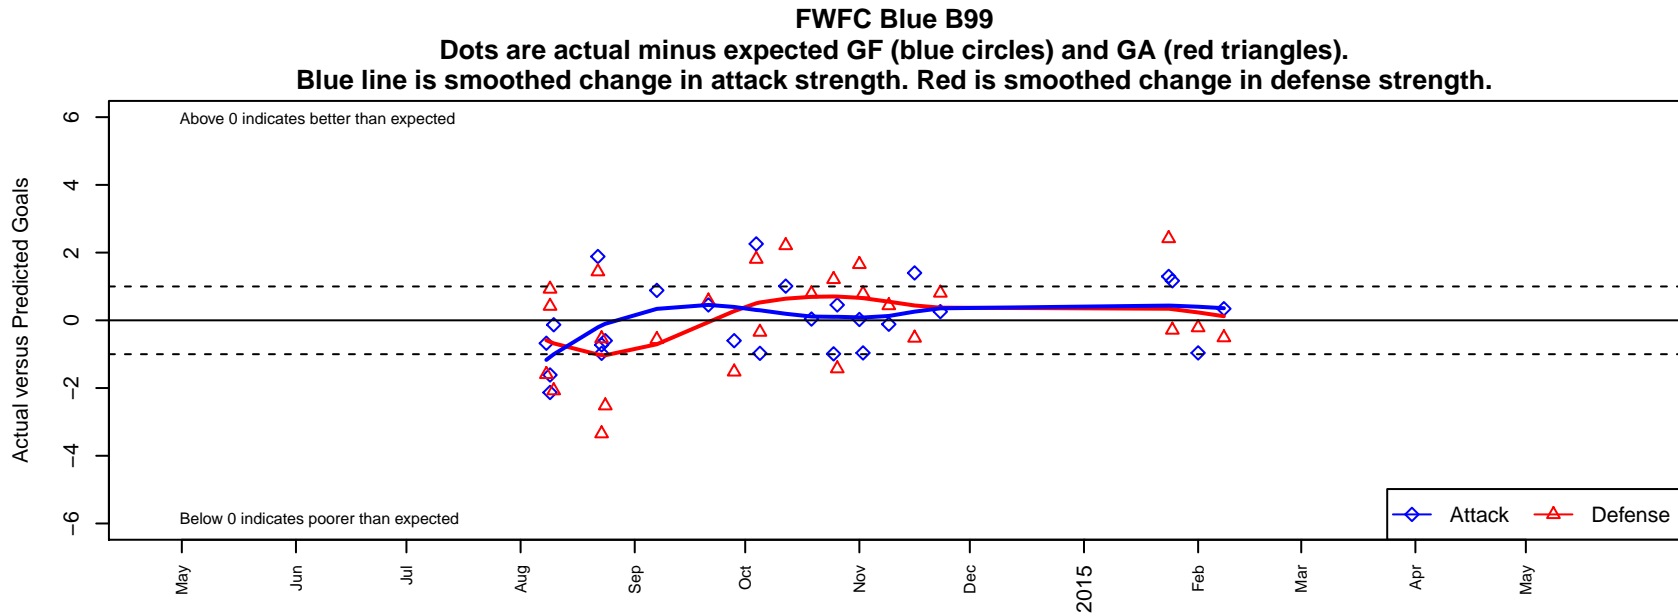

FWFC Blue B99

Federal Way FC
 Federal Way, WA
 B99 total strength=1428
 attack=11.85 defense=6.56
 fall league = RCL B99 Div 2

alt names used:
 61 FWFC B99 Blue
 FWFC B99 Blue (A)
 FWFC B99 Blue (A)

Venues played:
 2013 Challenge Cup B99 Division 1 – Challeng
 2014 Blast Off BU15–16 A
 2014 Puma Pacific Coast Challenge Premier U
 2014 RCL B99 Div 2
 2014 WYS Presidents Cup B99 Division 1

**attack and defense variance (black dot)
relative to other teams
and top 10 in region**

**attack and defense rating
relative to others at age
and all opponents in last 13 months**

Performance relative to 13 month average