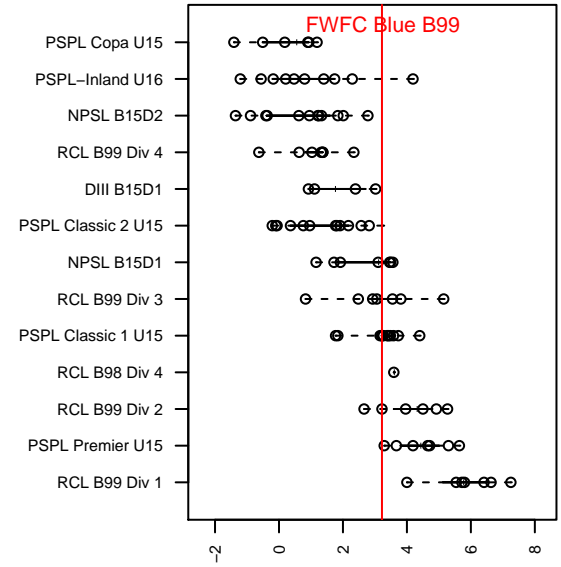

FWFC Blue B99

Federal Way FC
 Federal Way, WA
 B99 total strength=1428
 attack=11.85 defense=6.56
 fall league = RCL B99 Div 2

alt names used:
 61 FWFC B99 Blue
 FWFC B99 Blue (A)
 FWFC B99 Blue (A)

Venues played:
 2013 Challenge Cup B99 Division 1 – Challeng
 2014 Blast Off BU15–16 A
 2014 Puma Pacific Coast Challenge Premier U
 2014 RCL B99 Div 2
 2014 WYS Presidents Cup B99 Division 1

**attack and defense variance (black dot)
relative to other teams
and top 10 in region**

**attack and defense rating
relative to others at age
and all opponents in last 13 months**

Performance relative to 13 month average