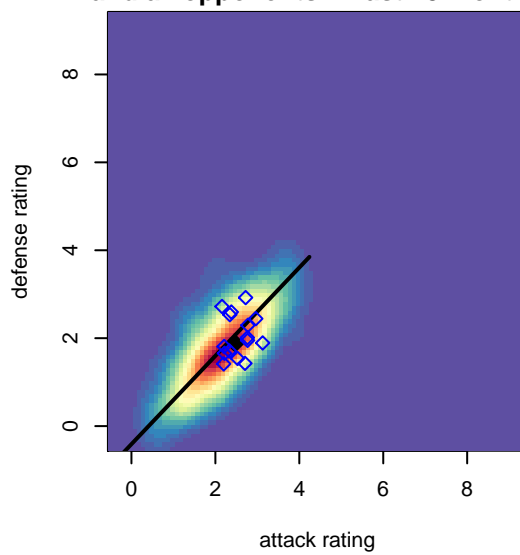

FWFC Blue B99

Federal Way FC
 Federal Way, WA
 B99 total strength=1428
 attack=11.85 defense=6.56
 fall league = RCL B99 Div 2

alt names used:
 61 FWFC B99 Blue
 FWFC B99 Blue (A)
 FWFC B99 Blue (A)

Venues played:
 2013 Challenge Cup B99 Division 1 – Challeng
 2014 Blast Off BU15–16 A
 2014 Puma Pacific Coast Challenge Premier U
 2014 RCL B99 Div 2
 2014 WYS Presidents Cup B99 Division 1

**attack and defense variance (black dot)
relative to other teams
and top 10 in region**

**attack and defense rating
relative to others at age
and all opponents in last 13 months**

Performance relative to 13 month average